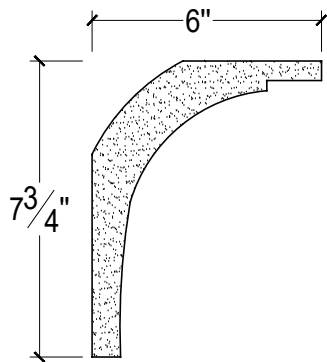

SCALE :4"=1'

SCALE :4"=1'

SCALE :4"=1'

ISOMETRIC

67 Steuben Street
 Brooklyn, NY 11205
 T: 718.534.7000
 F: 718.534.7040
 www.decocraftusa.com

Design Copyright © Decocraft USA Inc. 2010 All rights reserved

NAME:

CROWN

ITEM#

DC507-174E

MATERIAL:

PLASTER

HEIGHT:

7 3/4"

PROJECTION:

6"

FACE:

9 13/16"

REPEAT:

N/A

LENGTH:

96"