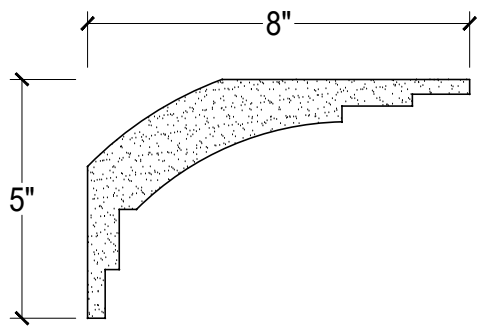

SCALE :3"=1'

SCALE :3"=1'

SCALE :3"=1'

ISOMETRIC

67 Steuben Street
 Brooklyn, NY 11205
 T: 718.534.7000
 F: 718.534.7040
 www.decocraftusa.com

Design Copyright © Decocraft USA Inc. 2010 All rights reserved

NAME:

CROWN

ITEM#

DC505-010C

MATERIAL:

PLASTER

HEIGHT:
5"

PROJECTION:
3 1/4"

FACE:
3 1/4"

REPEAT:
N/A

LENGTH:
96"