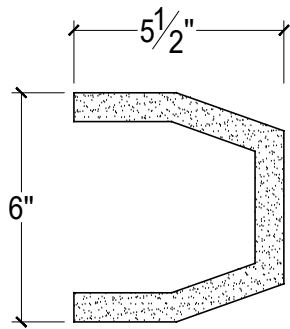

SCALE :4"=1'

SCALE :4"=1'

SCALE :4"=1'

ISOMETRIC

67 Steuben Street  
 Brooklyn, NY 11205  
 T: 718.534.7000  
 F: 718.534.7040  
 www.decocraftusa.com

Design Copyright © Decocraft USA Inc. 2010 All rights reserved

NAME:

**PANEL**

ITEM#

**DC705-500**

MATERIAL:

**PLASTER**

HEIGHT:  
6"

PROJECTION:  
5 1/2"

FACE:  
N/A

REPEAT:  
N/A

LENGTH:  
96"