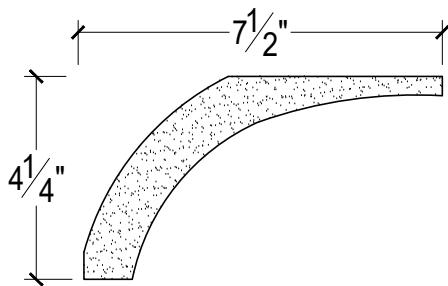

SCALE :3"=1'

SCALE :3"=1'

SCALE :3"=1'

ISOMETRIC

67 Steuben Street  
 Brooklyn, NY 11205  
 T: 718.534.7000  
 F: 718.534.7040  
 www.decocraftusa.com

Design Copyright © Decocraft USA Inc. 2010 All rights reserved

NAME:

**COVE**

ITEM#

**DC504-270C**

MATERIAL:

**PLASTER**

HEIGHT:

4 1/4"

PROJECTION:

7 1/2"

FACE:

N/A

REPEAT:

N/A

LENGTH:

96"