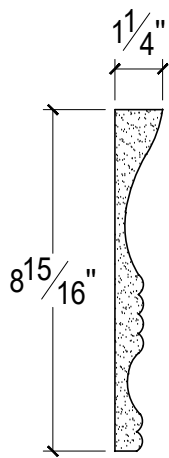

SCALE :4"=1'

SCALE :4"=1'

SCALE :4"=1'

ISOMETRIC

67 Steuben Street
 Brooklyn, NY 11205
 T: 718.534.7000
 F: 718.534.7040
 www.decocraftusa.com

Design Copyright © Decocraft USA Inc. 2010 All rights reserved

NAME:

PANEL

ITEM#

DC409-842

MATERIAL:

PLASTER

HEIGHT:

8 15/16"

PROJECTION:

1 1/4"

FACE:

8 15/16"

REPEAT:

N/A

LENGTH:

96"