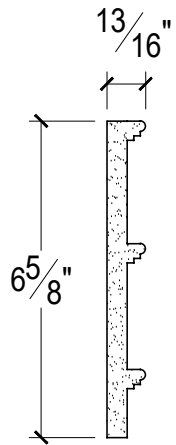

SCALE :3"=1'

SCALE :3"=1'

SCALE :3"=1'

ISOMETRIC

67 Steuben Street  
 Brooklyn, NY 11205  
 T: 718.534.7000  
 F: 718.534.7040  
 www.decocraftusa.com

Design Copyright © Decocraft USA Inc. 2010 All rights reserved

NAME:

**PANEL**

ITEM#

**DC407-806**

MATERIAL:

**PLASTER**

HEIGHT:

6 5/8"

PROJECTION:

13/16"

FACE:

6 5/8"

REPEAT:

N/A

LENGTH:

96"