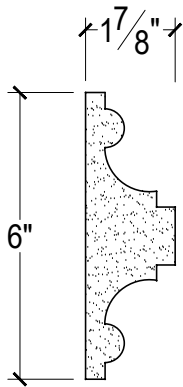

SCALE :3"=1'

SCALE :3"=1'

SCALE :3"=1'

ISOMETRIC

67 Steuben Street
 Brooklyn, NY 11205
 T: 718.534.7000
 F: 718.534.7040
 www.decocraftusa.com

Design Copyright © Decocraft USA Inc. 2010 All rights reserved

NAME:

PANEL

ITEM#

DC406-825

MATERIAL:

PLASTER

HEIGHT:
6"

PROJECTION:
1 7/8"

FACE:
6"

REPEAT:
N/A

LENGTH:
96"