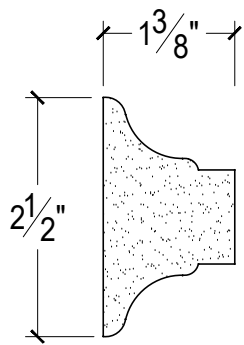

SCALE :2"=1'

SCALE :2"=1'

SCALE :2"=1'

ISOMETRIC

67 Steuben Street
Brooklyn, NY 11205
T: 718.534.7000
F: 718.534.7040
www.decocraftusa.com

Design Copyright © Decocraft USA Inc. 2010 All rights reserved

NAME:

PANEL

ITEM#

DC402-862

MATERIAL:

PLASTER

HEIGHT:

2 1/2"

PROJECTION:

1 3/8"

FACE:

N/A

REPEAT:

N/A

LENGTH:

96"