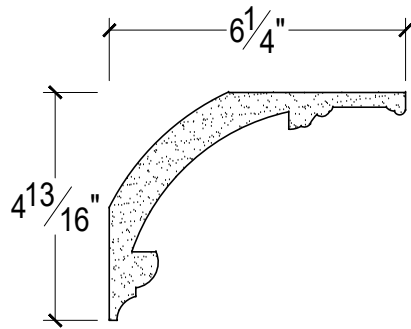

SCALE :3"=1'

SCALE :3"=1'

SCALE :3"=1'

ISOMETRIC

67 Steuben Street  
 Brooklyn, NY 11205  
 T: 718.534.7000  
 F: 718.534.7040  
 www.decocraftusa.com

Design Copyright © Decocraft USA Inc. 2010 All rights reserved

NAME:

**CROWN**

ITEM#

**DC504-861**

MATERIAL:

**PLASTER**

HEIGHT:

**4 13/16"**

PROJECTION:

**6 1/4"**

FACE:

**N/A**

REPEAT:

**N/A**

LENGTH:

**96"**