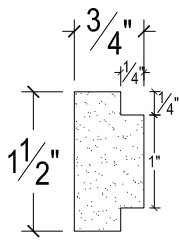

SCALE :2"=1'

SCALE :2"=1'

SCALE :2"=1'

67 Steuben Street
 Brooklyn, NY 11205
 P 718.534.7000
 F 718.534.7040
 www.decocraftusa.com

Design Copyright © Deco Craft USA Inc.2010.All rights reserved

NAME:

PANEL

ITEM#

DC401-900

MATERIAL:

PLASTER

HEIGHT:

1 1/2'

PROJECTION:

3/4"

FACE:

N/A

REPEAT:

N/A

LENGTH:

96"