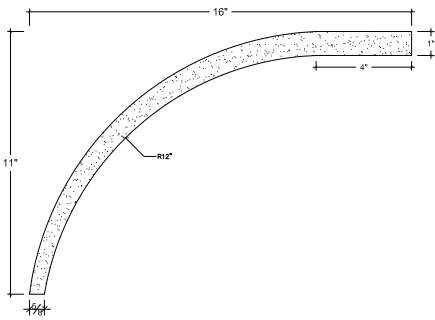

SCALE: 1 1/2" - 1"

SCALE: 1 1/2" - 1"

SCALE: 1 1/2" - 1"

67 Steuben Street
 Brooklyn, NY 11205
 P 718.534.7000
 F 718.534.7040
 www.decocraftusa.com

Design Copyright © Deco Craft USA Inc. 2010. All rights reserved

NAME: COVE	HEIGHT: 11"
	PROJECTION: 16"
ITEM# DC511-121D	FACE: 19 7/16"
	REPEAT: N/A
MATERIAL: PLASTER	LENGTH: 96"