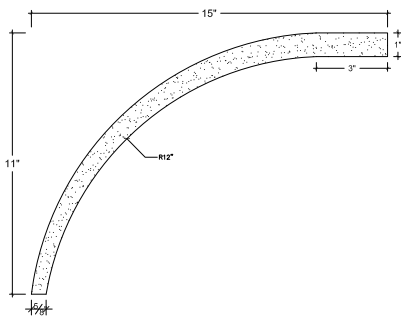

SCALE: 1 1/2" - 1"

SCALE: 1 1/2" - 1"

SCALE: 1 1/2" - 1"

67 Steuben Street
 Brooklyn, NY 11205
 P 718.534.7000
 F 718.534.7040
 www.decocraftusa.com

Design Copyright © Deco Craft USA Inc.2010.All rights reserved

NAME:

COVE

ITEM#

DC511-121C

MATERIAL:

PLASTER

HEIGHT:

11"

PROJECTION:

15"

FACE:

18 9/16"

REPEAT:

N/A

LENGTH:

96"