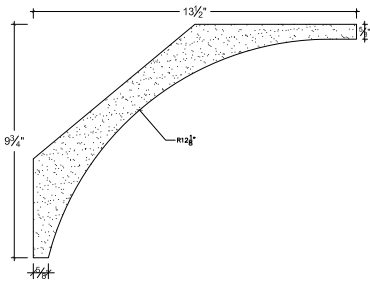

SCALE: 1 1/2" - 1"

SCALE: 1 1/2" - 1"

SCALE: 1 1/2" - 1"

67 Steuben Street
 Brooklyn, NY 11205
 P 718.534.7000
 F 718.534.7040
 www.decocraftusa.com

Design Copyright © Deco Craft USA Inc. 2010. All rights reserved

NAME:

COVE

ITEM#

DC509-121G

MATERIAL:

PLASTER

HEIGHT:

9 3/4"

PROJECTION:

13 1/2"

FACE:

16 5/8"

REPEAT:

N/A

LENGTH:

96"