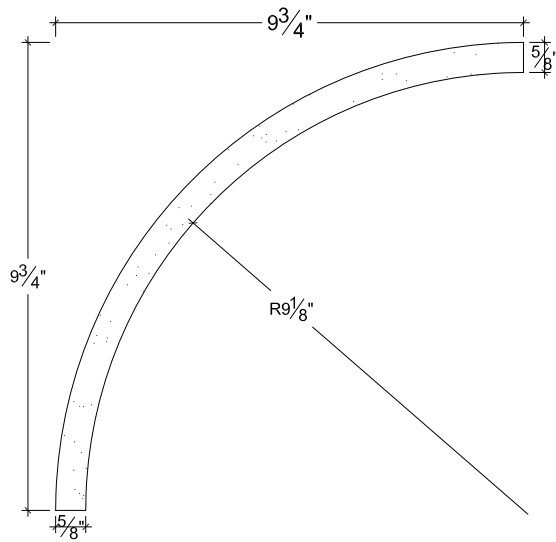

SCALE: 3" - 1"

SCALE: 3" - 1"

SCALE: 3" - 1"

67 Steuben Street
 Brooklyn, NY 11205
 P 718.534.7000
 F 718.534.7040
 www.decocraftusa.com

Design Copyright © Deco Craft USA Inc.2010.All rights reserved

NAME:

COVE

ITEM#

DC509-121E

MATERIAL:

PLASTER

HEIGHT:

9 3/4"

PROJECTION:

9 3/4"

FACE:

13 13/16"

REPEAT:

N/A

LENGTH:

96"