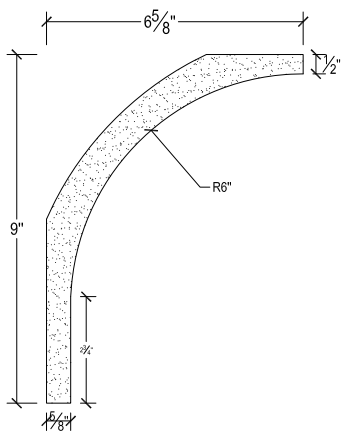

SCALE :4"=1'

SCALE :4"=1'

SCALE :4"=1'

ISOMETRIC

67 Steuben Street  
 Brooklyn, NY 11205  
 T: 718.534.7000  
 F: 718.534.7040  
 www.decocraftusa.com

Design Copyright © Decocraft USA Inc. 2010 All rights reserved

NAME:

**COVE**

ITEM#

**DC509-121B**

MATERIAL:

**PLASTER**

HEIGHT:

**9"**

PROJECTION:

**6 5/8"**

FACE:

**11 3/16"**

REPEAT:

**N/A**

LENGTH:

**96"**