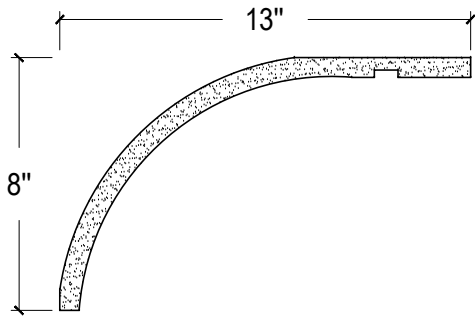

SCALE :5"=1'

SCALE :5"=1'

SCALE :5"=1'

ISOMETRIC

67 Steuben Street
 Brooklyn, NY 11205
 T: 718.534.7000
 F: 718.534.7040
 www.decocraftusa.com

Design Copyright © Decocraft USA Inc. 2010 All rights reserved

NAME:

CROWN

ITEM#

DC508-843

MATERIAL:

PLASTER

HEIGHT:

8"

PROJECTION:

13"

FACE:

N/A

REPEAT:

N/A

LENGTH:

96"