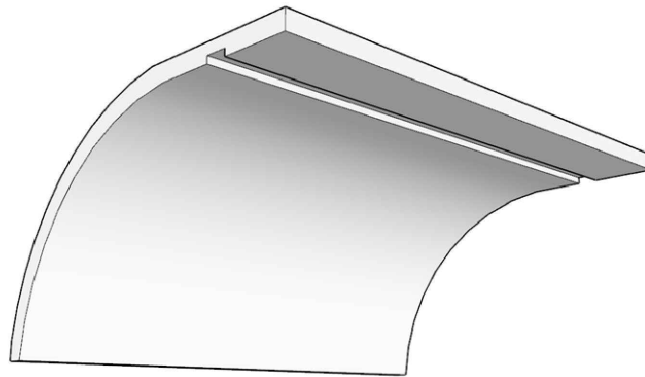

SCALE :5"=1'

SCALE :5"=1'

SCALE :5"=1'

ISOMETRIC

67 Steuben Street
 Brooklyn, NY 11205
 T: 718.534.7000
 F: 718.534.7040
 www.decocraftusa.com

Design Copyright © Decocraft USA Inc. 2010 All rights reserved

NAME:

CROWN

ITEM#

DC508-843

MATERIAL:

PLASTER

HEIGHT:

8"

PROJECTION:

13"

FACE:

N/A

REPEAT:

N/A

LENGTH:

96"