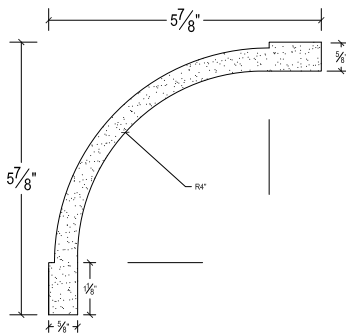

SCALE :3"=1'

SCALE :3"=1'

SCALE :3"=1'

ISOMETRIC

67 Steuben Street
 Brooklyn, NY 11205
 T: 718.534.7000
 F: 718.534.7040
 www.decocraftusa.com

Design Copyright © Decocraft USA Inc. 2010 All rights reserved

NAME:

COVE

ITEM#

DC505-121H

MATERIAL:

PLASTER

HEIGHT:
5 7/8"

PROJECTION:
5 7/8"

FACE:
N/A

REPEAT:
N/A

LENGTH:
96"