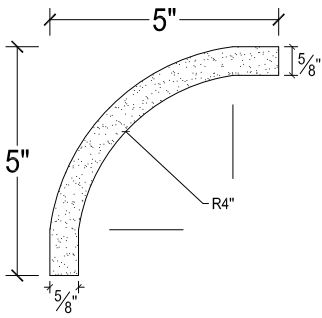

SCALE :3"=1'

SCALE :3"=1'

SCALE :3"=1'

ISOMETRIC

67 Steuben Street
 Brooklyn, NY 11205
 T: 718.534.7000
 F: 718.534.7040
 www.decocraftusa.com

Design Copyright © Decocraft USA Inc. 2010 All rights reserved

NAME:

COVE

ITEM#

DC505-121F

MATERIAL:

PLASTER

HEIGHT:

5"

PROJECTION:

5"

FACE:

N/A

REPEAT:

N/A

LENGTH:

96"