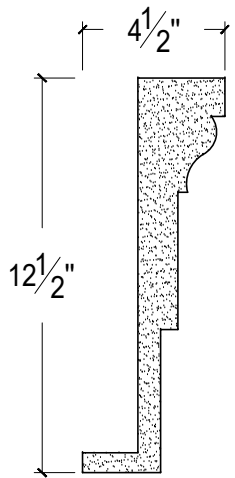

SCALE :5"=1'

SCALE :5"=1'

SCALE :5"=1'

ISOMETRIC

67 Steuben Street  
 Brooklyn, NY 11205  
 T: 718.534.7000  
 F: 718.534.7040  
 www.decocraftusa.com

Design Copyright © Decocraft USA Inc. 2010 All rights reserved

NAME:

**PANEL**

ITEM#

**DC412-851**

MATERIAL:

**PLASTER**

HEIGHT:

12 1/2"

PROJECTION:

4 1/2"

FACE:

N/A

REPEAT:

N/A

LENGTH:

96"