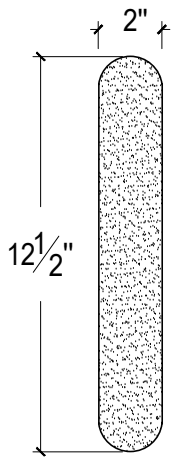

SCALE :5"=1'

SCALE :5"=1'

SCALE :5"=1'

ISOMETRIC

67 Steuben Street
 Brooklyn, NY 11205
 T: 718.534.7000
 F: 718.534.7040
 www.decocraftusa.com

Design Copyright © Decocraft USA Inc. 2010 All rights reserved

NAME:

PANEL

ITEM#

DC412-743

MATERIAL:

PLASTER

HEIGHT:

12 1/2"

PROJECTION:

2"

FACE:

N/A

REPEAT:

N/A

LENGTH:

96"