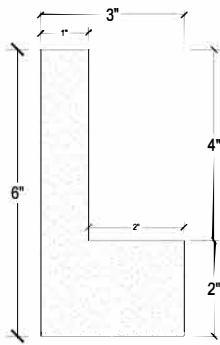

SCALE :3"=1'

SCALE :3"=1'

SCALE :3"=1'

67 Steuben Street  
 Brooklyn, NY 11205  
 P 718.534.7000  
 F 718.534.7040  
 www.decocraftusa.com

Design Copyright © Deco Craft USA Inc.2010.All rights reserved

NAME:

**PANEL**

ITEM#

**DC406-382L**

MATERIAL:

**PLASTER**

HEIGHT:

**6"**

PROJECTION:

**3"**

FACE:

**N/A**

REPEAT:

**N/A**

LENGTH:

**96"**