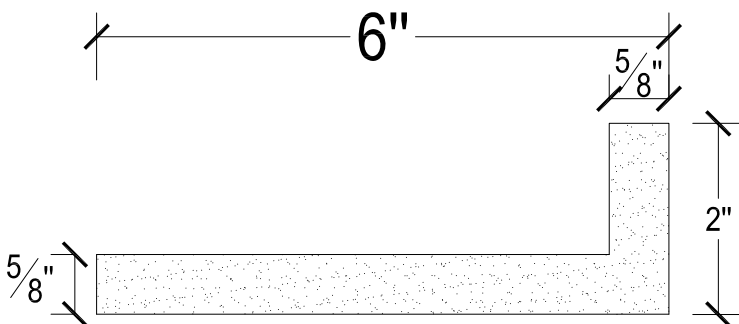

SCALE :2"=1'

SCALE :2"=1'

SCALE :2"=1'

ISOMETRIC

67 Steuben Street  
 Brooklyn, NY 11205  
 P 718.534.7000  
 F 718.534.7040  
 www.decocraftusa.com

Design Copyright © Deco Craft USA Inc.2010.All rights reserved

NAME:

**COVE LIGHTING**

ITEM#

**DC502-284R**

MATERIAL:

**PLASTER**

HEIGHT:

2"

PROJECTION:

6"

FACE:

N/A

REPEAT:

N/A

LENGTH:

96"