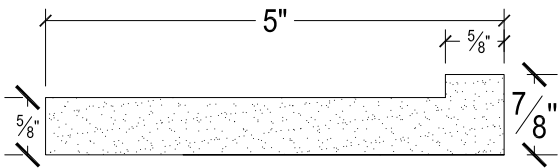

SCALE :2"=1'

SCALE :2"=1'

SCALE :2"=1'

ISOMETRIC

67 Steuben Street
 Brooklyn, NY 11205
 T: 718.534.7000
 F: 718.534.7040
 www.decocraftusa.com

Design Copyright © Decocraft USA Inc. 2010 All rights reserved

NAME:

COVE LIGHTING

ITEM#

DC501-284U

MATERIAL:

PLASTER

HEIGHT:
7/8"

PROJECTION:
5"

FACE:
N/A

REPEAT:
N/A

LENGTH:
96"