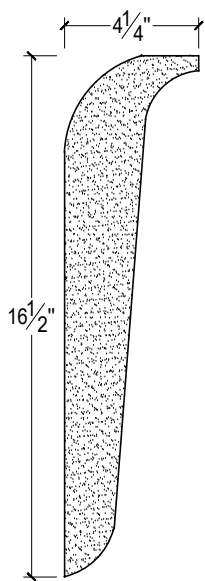

SCALE :5"=1'

SCALE :5"=1'

SCALE :5"=1'

ISOMETRIC

67 Steuben Street
 Brooklyn, NY 11205
 T: 718.534.7000
 F: 718.534.7040
 www.decocraftusa.com

Design Copyright © Decocraft USA Inc. 2010 All rights reserved

NAME:

CROWN

ITEM#

DC516-798

MATERIAL:

PLASTER

HEIGHT:

16 1/2"

PROJECTION:

4 1/4"

FACE:

N/A

REPEAT:

N/A

LENGTH:

96"