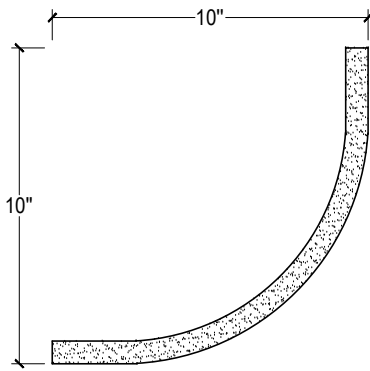

SCALE :5"=1'

SCALE :5"=1'

SCALE :5"=1'

ISOMETRIC

67 Steuben Street
 Brooklyn, NY 11205
 T: 718.534.7000
 F: 718.534.7040
 www.decocraftusa.com

Design Copyright © Decocraft USA Inc. 2010 All rights reserved

NAME:

CROWN

ITEM#

DC510-728

MATERIAL:

PLASTER

HEIGHT:

10"

PROJECTION:

10"

FACE:

N/A

REPEAT:

N/A

LENGTH:

96"