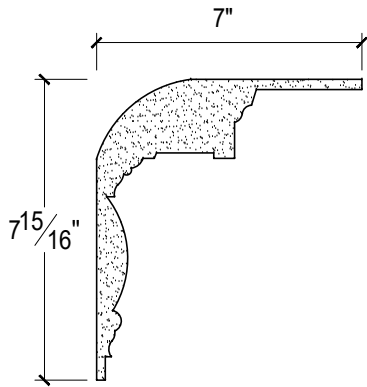

SCALE :4"=1'

SCALE :4"=1'

SCALE :4"=1'

ISOMETRIC

67 Steuben Street
 Brooklyn, NY 11205
 T: 718.534.7000
 F: 718.534.7040
 www.decocraftusa.com

Design Copyright © Decocraft USA Inc. 2010 All rights reserved

NAME:

CROWN

ITEM#

DC507-783

MATERIAL:

PLASTER

HEIGHT:

7 15/16"

PROJECTION:

7"

FACE:

N/A

REPEAT:

N/A

LENGTH:

96"