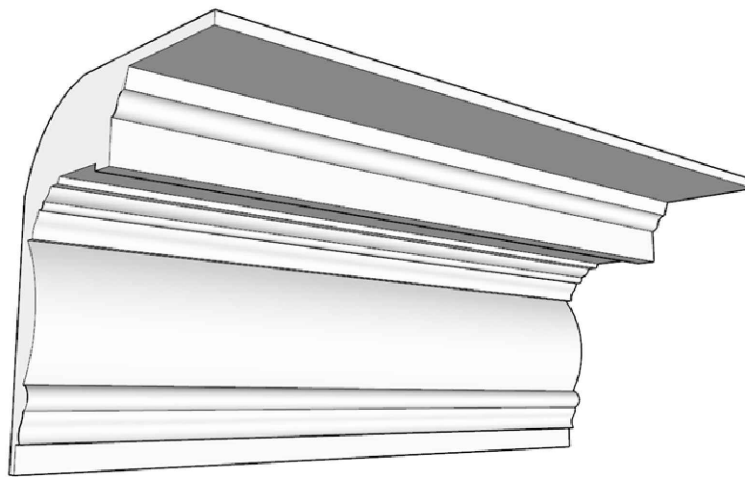

SCALE :4"=1'

SCALE :4"=1'

SCALE :4"=1'

ISOMETRIC

67 Steuben Street
 Brooklyn, NY 11205
 T: 718.534.7000
 F: 718.534.7040
 www.decocraftusa.com

Design Copyright © Decocraft USA Inc. 2010 All rights reserved

NAME:

CROWN

ITEM#

DC507-783

MATERIAL:

PLASTER

HEIGHT:

7 15/16"

PROJECTION:

7"

FACE:

N/A

REPEAT:

N/A

LENGTH:

96"