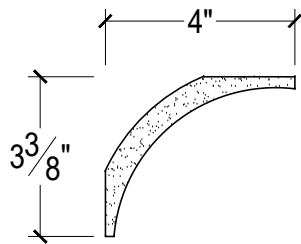

SCALE :3"=1'

SCALE :3"=1'

SCALE :3"=1'

ISOMETRIC

67 Steuben Street  
 Brooklyn, NY 11205  
 T: 718.534.7000  
 F: 718.534.7040  
 www.decocraftusa.com

Design Copyright © Decocraft USA Inc. 2010 All rights reserved

NAME:

Cove

ITEM#

DC504-121E

MATERIAL:

PLASTER

HEIGHT:

3 3/8"

PROJECTION:

4"

FACE:

N/A

REPEAT:

N/A

LENGTH:

96"