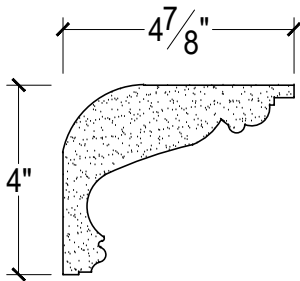

SCALE :3"=1'

SCALE :3"=1'

SCALE :3"=1'

ISOMETRIC

67 Steuben Street
 Brooklyn, NY 11205
 T: 718.534.7000
 F: 718.534.7040
 www.decocraftusa.com

Design Copyright © Decocraft USA Inc. 2010 All rights reserved

NAME:

CROWN

ITEM#

DC503-781

MATERIAL:

PLASTER

HEIGHT:

4"

PROJECTION:

4 7/8"

FACE:

N/A

REPEAT:

N/A

LENGTH:

96"