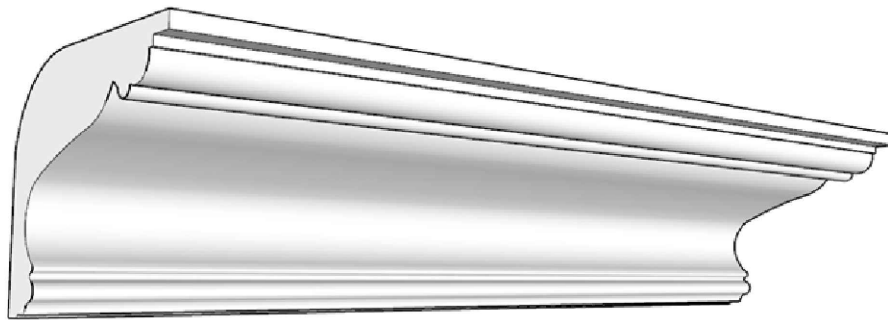

SCALE :3"=1'

SCALE :3"=1'

SCALE :3"=1'

ISOMETRIC

67 Steuben Street
 Brooklyn, NY 11205
 T: 718.534.7000
 F: 718.534.7040
 www.decocraftusa.com

Design Copyright © Decocraft USA Inc. 2010 All rights reserved

NAME:

CROWN

ITEM#

DC503-781

MATERIAL:

PLASTER

HEIGHT:

4"

PROJECTION:

4 7/8"

FACE:

N/A

REPEAT:

N/A

LENGTH:

96"