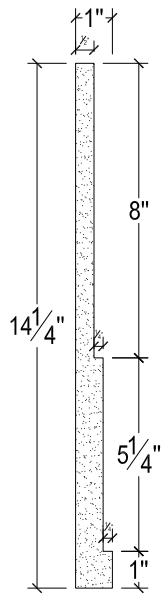

SCALE :4"=1'

SCALE :4"=1'

SCALE :4"=1'

67 Steuben Street
Brooklyn, NY 11205
T: 718.534.7000
F: 718.534.7040
www.decocraftusa.com

Design Copyright © Decocraft USA Inc. 2010 All rights reserved

NAME:

PANEL

ITEM#

DC414-182C

MATERIAL:

PLASTER

HEIGHT:

14 1/4"

PROJECTION:

1"

FACE:

N/A

REPEAT:

N/A

LENGTH:

96"