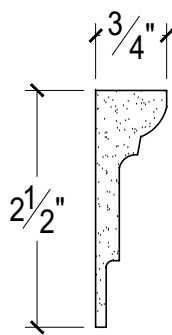

SCALE :2"=1'

SCALE :2"=1'

SCALE :2"=1'

ISOMETRIC

67 Steuben Street
 Brooklyn, NY 11205
 T: 718.534.7000
 F: 718.534.7040
 www.decocraftusa.com

Design Copyright © Decocraft USA Inc. 2010 All rights reserved

NAME:

CROWN

ITEM#

DC502-799

MATERIAL:

PLASTER

HEIGHT:

2 1/2"

PROJECTION:

3/4"

FACE:

N/A

REPEAT:

N/A

LENGTH:

96"