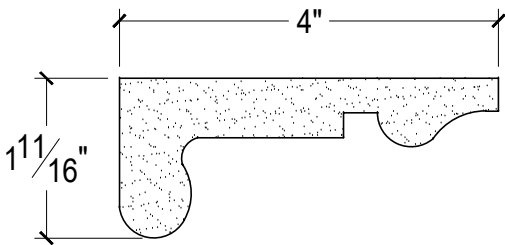

SCALE :2"=1'

SCALE :2"=1'

SCALE :2"=1'

ISOMETRIC

67 Steuben Street
 Brooklyn, NY 11205
 T: 718.534.7000
 F: 718.534.7040
 www.decocraftusa.com

Design Copyright © Decocraft USA Inc. 2010 All rights reserved

NAME:

CROWN

ITEM#

DC501-759

MATERIAL:

PLASTER

HEIGHT:

1 11/16"

PROJECTION:

4"

FACE:

N/A

REPEAT:

N/A

LENGTH:

96"