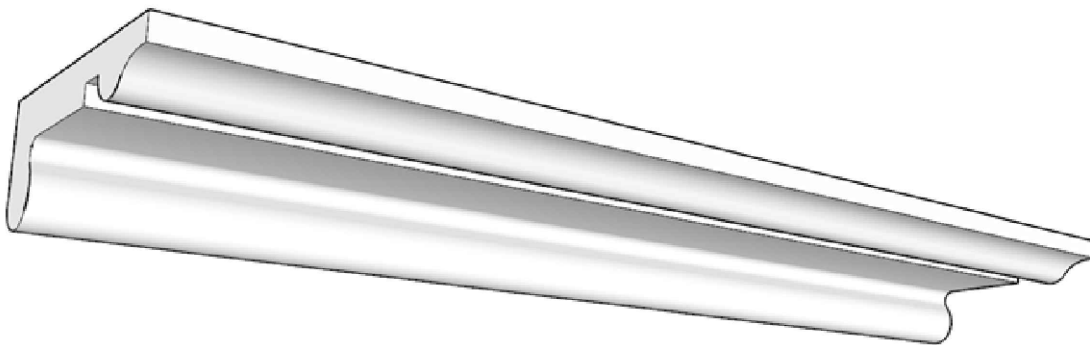

SCALE :2"=1'

SCALE :2"=1'

SCALE :2"=1'

ISOMETRIC

67 Steuben Street
 Brooklyn, NY 11205
 T: 718.534.7000
 F: 718.534.7040
 www.decocraftusa.com

Design Copyright © Decocraft USA Inc. 2010 All rights reserved

NAME:

CROWN

ITEM#

DC501-759

MATERIAL:

PLASTER

HEIGHT:

1 11/16"

PROJECTION:

4"

FACE:

N/A

REPEAT:

N/A

LENGTH:

96"