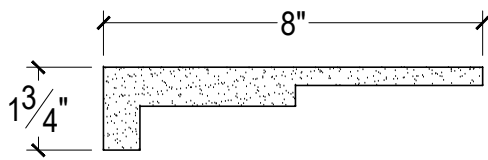

SCALE : 3"=1'

SCALE : 3"=1'

SCALE : 3"=1'

ISOMETRIC

67 Steuben Street  
 Brooklyn, NY 11205  
 T: 718.534.7000  
 F: 718.534.7040  
 www.decocraftusa.com

Design Copyright © Decocraft USA Inc. 2010 All rights reserved

NAME:

**CROWN**

ITEM#

**DC501-752**

MATERIAL:

**PLASTER**

HEIGHT:

**1 3/4"**

PROJECTION:

**8"**

FACE:

**N/A**

REPEAT:

**N/A**

LENGTH:

**96"**