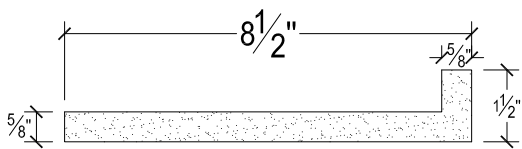

SCALE :3"=1'

SCALE :3"=1'

SCALE :3"=1'

ISOMETRIC

67 Steuben Street
 Brooklyn, NY 11205
 T: 718.534.7000
 F: 718.534.7040
 www.decocraftusa.com

Design Copyright © Decocraft USA Inc. 2010 All rights reserved

NAME:

COVE LIGHTING

ITEM#

DC501-284T

MATERIAL:

PLASTER

HEIGHT:

1 1/2"

PROJECTION:

8 1/2"

FACE:

N/A

REPEAT:

N/A

LENGTH:

96"