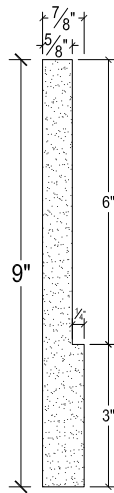

SCALE :3"=1'

SCALE :3"=1'

SCALE :3"=1'

ISOMETRIC

67 Steuben Street
 Brooklyn, NY 11205
 P 718.534.7000
 F 718.534.7040
 www.decocraftusa.com

Design Copyright © Deco Craft USA Inc.2010.All rights reserved

NAME:

PANEL

ITEM#

DC409-382D

MATERIAL:

PLASTER

HEIGHT:

9"

PROJECTION:

7/8"

FACE:

9 1/16"

REPEAT:

N/A

LENGTH:

96"