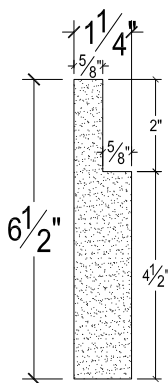

SCALE :3"=1'

SCALE :3"=1'

SCALE :3"=1'

ISOMETRIC

67 Steuben Street
 Brooklyn, NY 11205
 P 718.534.7000
 F 718.534.7040
 www.decocraftusa.com

Design Copyright © Deco Craft USA Inc.2010.All rights reserved

NAME:

PANEL

ITEM#

DC406-382F

MATERIAL:

PLASTER

HEIGHT:

6 1/2"

PROJECTION:

1 1/4"

FACE:

6 5/8"

REPEAT:

N/A

LENGTH:

96"