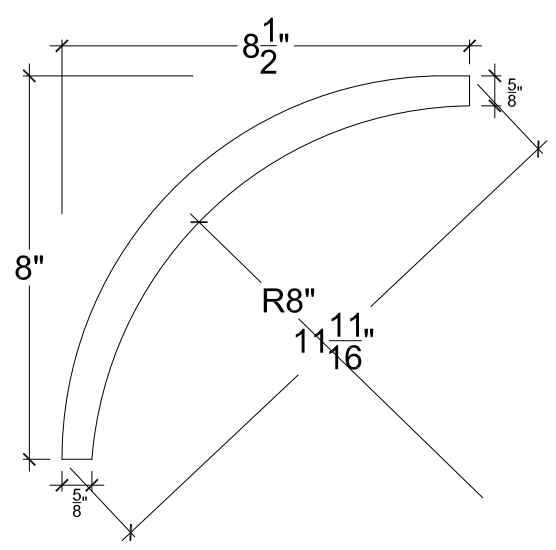

SCALE: 3" = 1'-0"

SCALE: 3" = 1'-0"

SCALE: 3" = 1'-0"

67 Steuben Street
 Brooklyn, NY 11205
 P 718.534.7000
 F 718.534.7040
 www.decocraftusa.com

Design Copyright © Deco Craft USA Inc.2010.All rights reserved

NAME:	COVE	HEIGHT:	8"
ITEM#	DC508-121C	PROJECTION:	8 1/2"
MATERIAL:	PLASTER	FACE:	11 11/16"
		REPEAT:	N/A
		LENGTH:	96"