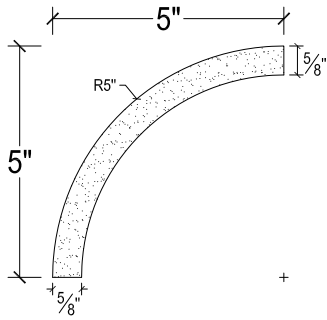

SCALE :3"=1'

SCALE :3"=1'

SCALE :3"=1'

ISOMETRIC

67 Steuben Street  
 Brooklyn, NY 11205  
 T: 718.534.7000  
 F: 718.534.7040  
 www.decocraftusa.com

Design Copyright © Decocraft USA Inc. 2010 All rights reserved

NAME:

COVE

ITEM#

DC505-121E

MATERIAL:

PLASTER

HEIGHT:

5"

PROJECTION:

5"

FACE:

N/A

REPEAT:

N/A

LENGTH:

96"