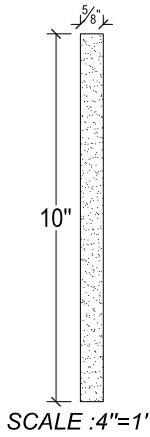

SCALE :4"=1'

SCALE :4"=1'

SCALE :4"=1'

ISOMETRIC

67 Steuben Street  
 Brooklyn, NY 11205  
 T: 718.534.7000  
 F: 718.534.7040  
 www.decocraftusa.com

Design Copyright © Decocraft USA Inc. 2010 All rights reserved

NAME:

**PANEL**

ITEM#

**DC410-165D**

MATERIAL:

**PLASTER**

HEIGHT:  
10"

PROJECTION:  
5/8"

FACE:  
N/A

REPEAT:  
N/A

LENGTH:  
96"