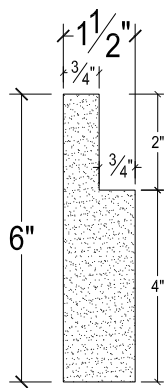

SCALE :3"=1'

SCALE :3"=1'

SCALE :3"=1'

ISOMETRIC

67 Steuben Street
Brooklyn, NY 11205
P 718.534.7000
F 718.534.7040
www.decocraftusa.com

Design Copyright © Deco Craft USA Inc.2010.All rights reserved

NAME:

PANEL

ITEM#

DC406-382G

MATERIAL:

PLASTER

HEIGHT:

6"

PROJECTION:

1 1/2"

FACE:

6 3/16"

REPEAT:

N/A

LENGTH:

96"