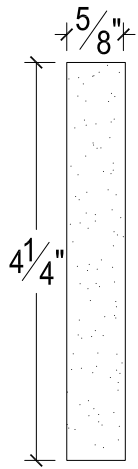

SCALE :2"=1'

SCALE :2"=1'

SCALE :2"=1'

ISOMETRIC

67 Steuben Street
 Brooklyn, NY 11205
 P 718.534.7000
 F 718.534.7040
 www.decocraftusa.com

Design Copyright © Deco Craft USA Inc.2010.All rights reserved

NAME:

PANEL

ITEM#

DC404-165G

MATERIAL:

PLASTER

HEIGHT:

4 1/4"

PROJECTION:

5/8"

FACE:

N/A

REPEAT:

N/A

LENGTH:

96"