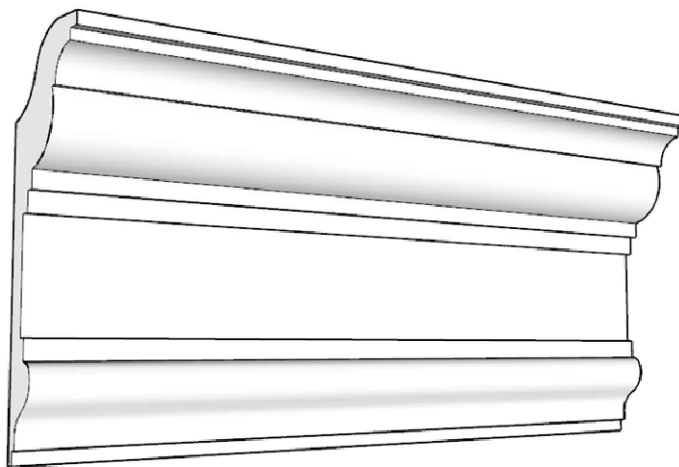

SCALE :4"=1'

SCALE :4"=1'

SCALE :4"=1'

ISOMETRIC

67 Steuben Street
 Brooklyn, NY 11205
 T: 718.534.7000
 F: 718.534.7040
 www.decocraftusa.com

Design Copyright © Decocraft USA Inc. 2010 All rights reserved

NAME:

CROWN

ITEM#

DC509-796

MATERIAL:

PLASTER

HEIGHT:
9"

PROJECTION:
2 3/4"

FACE:
N/A

REPEAT:
N/A

LENGTH:
96"