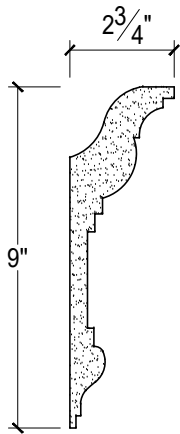

SCALE :4"=1'

SCALE :4"=1'

SCALE :4"=1'

ISOMETRIC

67 Steuben Street
 Brooklyn, NY 11205
 T: 718.534.7000
 F: 718.534.7040
 www.decocraftusa.com

Design Copyright © Decocraft USA Inc. 2010 All rights reserved

NAME:

CROWN

ITEM#

DC509-796

MATERIAL:

PLASTER

HEIGHT:
9"

PROJECTION:
2 3/4"

FACE:
N/A

REPEAT:
N/A

LENGTH:
96"