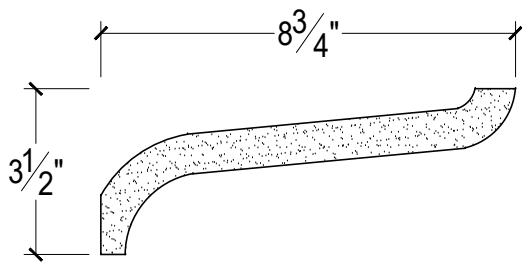

SCALE :3"=1'

SCALE :3"=1'

SCALE :3"=1'

ISOMETRIC

67 Steuben Street
 Brooklyn, NY 11205
 T: 718.534.7000
 F: 718.534.7040
 www.decocraftusa.com

Design Copyright © Decocraft USA Inc. 2010 All rights reserved

NAME:

CROWN

ITEM#

DC508-798

MATERIAL:

PLASTER

HEIGHT:

3 1/2"

PROJECTION:

8 3/4"

FACE:

3 1/4"

REPEAT:

N/A

LENGTH:

96"