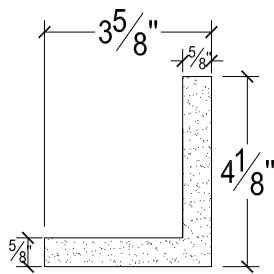

SCALE :3"=1'

SCALE :3"=1'

SCALE :3"=1'

ISOMETRIC

67 Steuben Street
 Brooklyn, NY 11205
 T: 718.534.7000
 F: 718.534.7040
 www.decocraftusa.com

Design Copyright © Decocraft USA Inc. 2010 All rights reserved

NAME:

COVE LIGHTING

ITEM#

DC504-284B

MATERIAL:

PLASTER

HEIGHT:

4 1/8"

PROJECTION:

3 5/8"

FACE:

N/A

REPEAT:

N/A

LENGTH:

96"