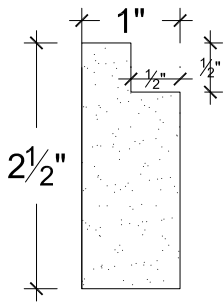

SCALE: 6" - 1"

SCALE: 6" - 1"

SCALE: 6" - 1"

67 Steuben Street  
 Brooklyn, NY 11205  
 P 718.534.7000  
 F 718.534.7040  
 www.decocraftusa.com

Design Copyright © Deco Craft USA Inc. 2010. All rights reserved

NAME:

**PANEL**

ITEM#

**DC402-382C**

MATERIAL:

**PLASTER**

HEIGHT:

**2 1/2"**

PROJECTION:

**1"**

FACE:

**N/A**

REPEAT:

**N/A**

LENGTH:

**96"**