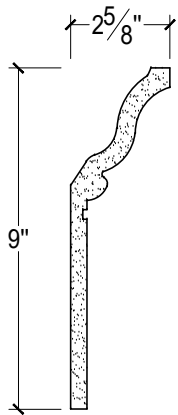

SCALE :4"=1'

SCALE :4"=1'

SCALE :4"=1'

ISOMETRIC

67 Steuben Street
 Brooklyn, NY 11205
 T: 718.534.7000
 F: 718.534.7040
 www.decocraftusa.com

Design Copyright © Decocraft USA Inc. 2010 All rights reserved

NAME:

CROWN

ITEM#

DC509-733

MATERIAL:

PLASTER

HEIGHT:
9"

PROJECTION:
2 5/8"

FACE:
N/A

REPEAT:
N/A

LENGTH:
96"