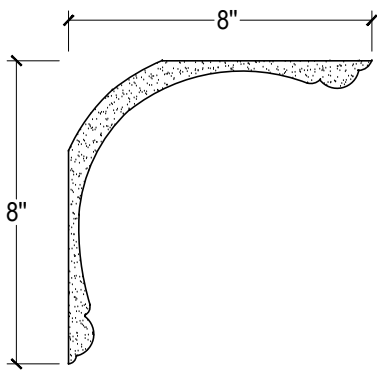

SCALE :4"=1'

SCALE :4"=1'

SCALE :4"=1'

ISOMETRIC

67 Steuben Street
 Brooklyn, NY 11205
 T: 718.534.7000
 F: 718.534.7040
 www.decocraftusa.com

Design Copyright © Decocraft USA Inc. 2010 All rights reserved

NAME:

CROWN

ITEM#

DC508-789

MATERIAL:

PLASTER

HEIGHT:

8"

PROJECTION:

8"

FACE:

N/A

REPEAT:

N/A

LENGTH:

96"