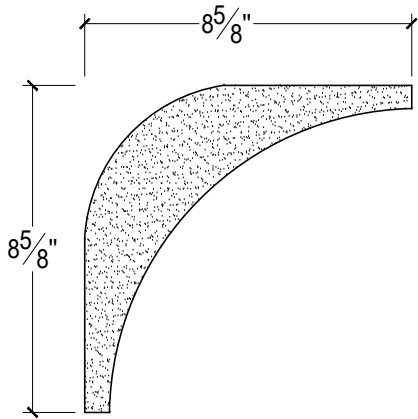

SCALE :4"=1'

SCALE :4"=1'

SCALE :4"=1'

ISOMETRIC

67 Steuben Street
 Brooklyn, NY 11205
 T: 718.534.7000
 F: 718.534.7040
 www.decocraftusa.com

Design Copyright © Decocraft USA Inc. 2010 All rights reserved

NAME:

CROWN

ITEM#

DC508-727

MATERIAL:

PLASTER

HEIGHT:

8 5/8"

PROJECTION:

8 5/8"

FACE:

N/A

REPEAT:

N/A

LENGTH:

96"