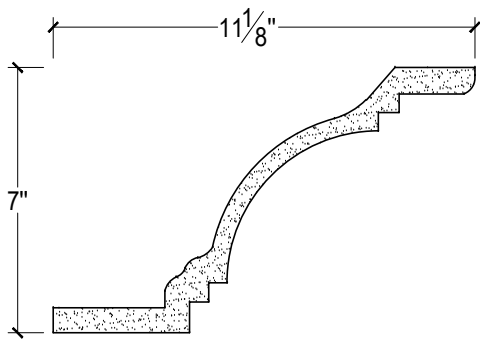

SCALE :4"=1'

SCALE :4"=1'

SCALE :4"=1'

ISOMETRIC

67 Steuben Street
 Brooklyn, NY 11205
 T: 718.534.7000
 F: 718.534.7040
 www.decocraftusa.com

Design Copyright © Decocraft USA Inc. 2010 All rights reserved

NAME:

CROWN

ITEM#

DC507-786

MATERIAL:

PLASTER

HEIGHT:
7"

PROJECTION:
11 1/8"

FACE:
N/A

REPEAT:
N/A

LENGTH:
96"