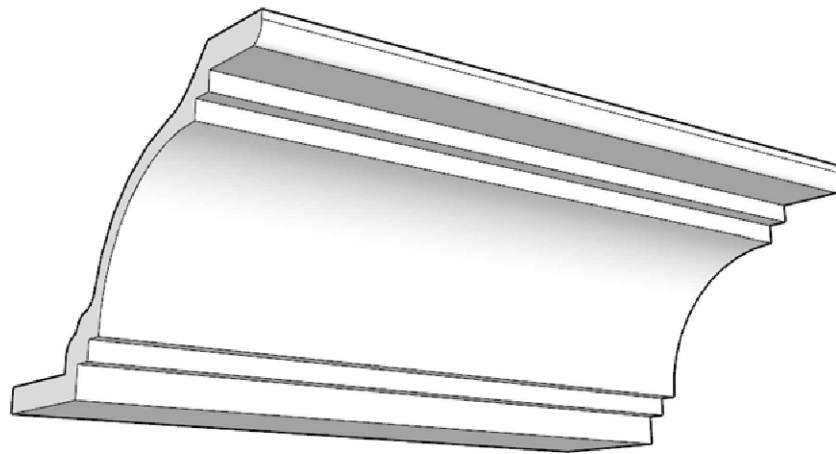

SCALE :4"=1'

SCALE :4"=1'

SCALE :4"=1'

ISOMETRIC

67 Steuben Street
 Brooklyn, NY 11205
 T: 718.534.7000
 F: 718.534.7040
 www.decocraftusa.com

Design Copyright © Decocraft USA Inc. 2010 All rights reserved

NAME:

CROWN

ITEM#

DC507-786

MATERIAL:

PLASTER

HEIGHT:
7"

PROJECTION:
11 1/8"