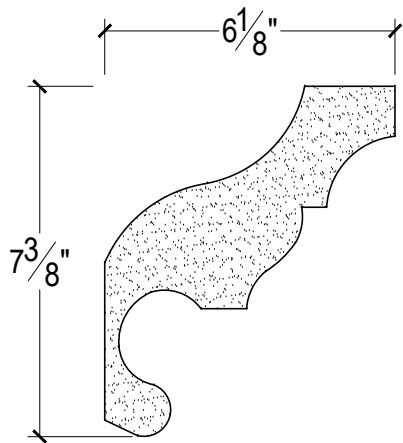

SCALE :3"=1'

SCALE :3"=1'

SCALE :3"=1'

ISOMETRIC

67 Steuben Street  
 Brooklyn, NY 11205  
 T: 718.534.7000  
 F: 718.534.7040  
 www.decocraftusa.com

Design Copyright © Decocraft USA Inc. 2010 All rights reserved

NAME:

**CROWN**

ITEM#

**DC507-774**

MATERIAL:

**PLASTER**

HEIGHT:

**7 3/8"**

PROJECTION:

**6 1/8"**

FACE:

**N/A**

REPEAT:

**N/A**

LENGTH:

**96"**