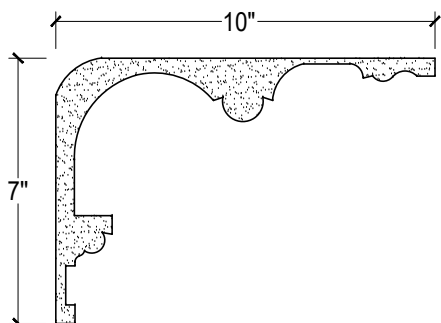

SCALE :4"=1'

SCALE :4"=1'

SCALE :4"=1'

ISOMETRIC

67 Steuben Street
 Brooklyn, NY 11205
 T: 718.534.7000
 F: 718.534.7040
 www.decocraftusa.com

Design Copyright © Decocraft USA Inc. 2010 All rights reserved

NAME:

CROWN

ITEM#

DC507-764

MATERIAL:

PLASTER

HEIGHT:

7"

PROJECTION:

10"

FACE:

N/A

REPEAT:

N/A

LENGTH:

96"