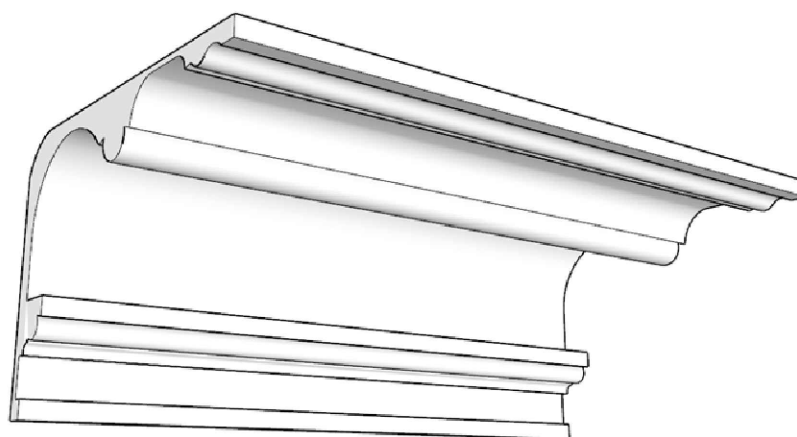

SCALE :4"=1'

SCALE :4"=1'

SCALE :4"=1'

ISOMETRIC

67 Steuben Street
 Brooklyn, NY 11205
 T: 718.534.7000
 F: 718.534.7040
 www.decocraftusa.com

Design Copyright © Decocraft USA Inc. 2010 All rights reserved

NAME:

CROWN

ITEM#

DC507-764

MATERIAL:

PLASTER

HEIGHT:

7"

PROJECTION:

10"

FACE:

N/A

REPEAT:

N/A

LENGTH:

96"